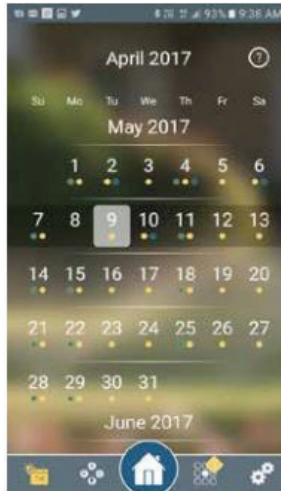

CONTROLLERS

ORBIT B-HYVE SMART WI-FI IRRIGATION CONTROLLER

SCREENSHOTS OF THE B-HYVE APPLICATION

Home screen: Current temperature and next watering

Calendar: Watering days for the next month

Smart watering: Set per zone to save water

Manual water: Added photo and time left to irrigate

Result of irrigation showing: Starting moisture level, irrigation, rainfall, evaporation equalling net moisture in root zone

Watering history: Overview per day