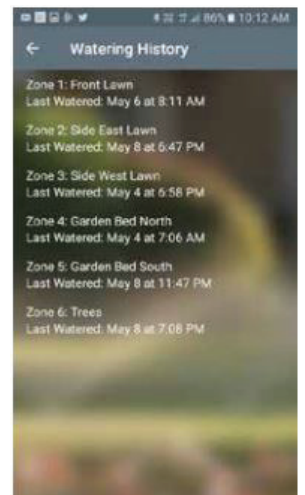

CONTROLLERS

ORBIT B-HYVE SMART WI-FI IRRIGATION CONTROLLER

SCREENSHOTS OF THE B-HYVE APPLICATION

Home screen: Current temperature and next watering

Calendar: Watering days for the next month

Smart watering: Set per zone to save water

Manual water: Added photo and time left to irrigate

Result of irrigation showing: Starting moisture level, irrigation, rainfall, evaporation equalling net moisture in root zone

Watering history: Overview per day