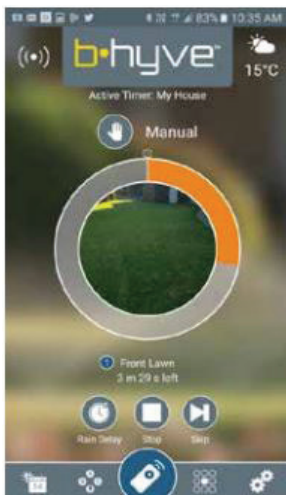

CONTROLLERS

ORBIT B-HYVE SMART WI-FI IRRIGATION CONTROLLER

SCREENSHOTS OF THE B-HYVE APPLICATION

Home screen: Current temperature and next watering

Calendar: Watering days for the next month

Smart watering: Set per zone to save water

Manual water: Added photo and time left to irrigate

Result of irrigation showing: Starting moisture level, irrigation, rainfall, evaporation equalling net moisture in root zone

Watering history: Overview per day