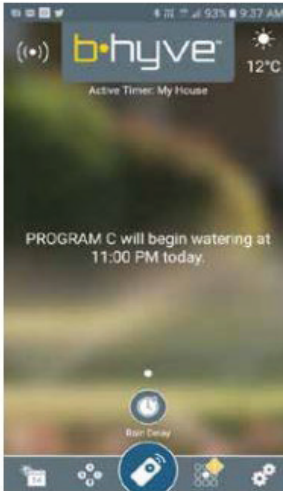

CONTROLLERS

ORBIT B-HYVE SMART WI-FI IRRIGATION CONTROLLER

SCREENSHOTS OF THE B-HYVE APPLICATION

Home screen: Current temperature and next watering

Calendar: Watering days for the next month

Smart watering: Set per zone to save water

Manual water: Added photo and time left to irrigate

Result of irrigation showing: Starting moisture level, irrigation, rainfall, evaporation equalling net moisture in root zone

Watering history: Overview per day