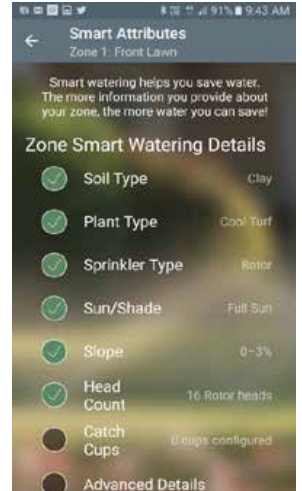

CONTROLLERS

ORBIT B-HYVE SMART WI-FI IRRIGATION CONTROLLER

SCREENSHOTS OF THE B-HYVE APPLICATION

Home screen: Current temperature and next watering

Calendar: Watering days for the next month

Smart watering: Set per zone to save water

Manual water: Added photo and time left to irrigate

Result of irrigation showing: Starting moisture level, irrigation, rainfall, evaporation equalling net moisture in root zone

Watering history: Overview per day