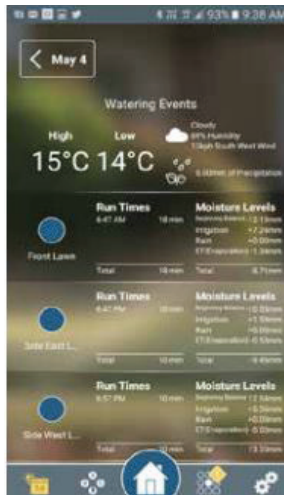

CONTROLLERS

ORBIT B-HYVE SMART WI-FI IRRIGATION CONTROLLER

SCREENSHOTS OF THE B-HYVE APPLICATION

Home screen: Current temperature and next watering

Calendar: Watering days for the next month

Smart watering: Set per zone to save water

Manual water: Added photo and time left to irrigate

Result of irrigation showing: Starting moisture level, irrigation, rainfall, evaporation equalling net moisture in root zone

Watering history: Overview per day